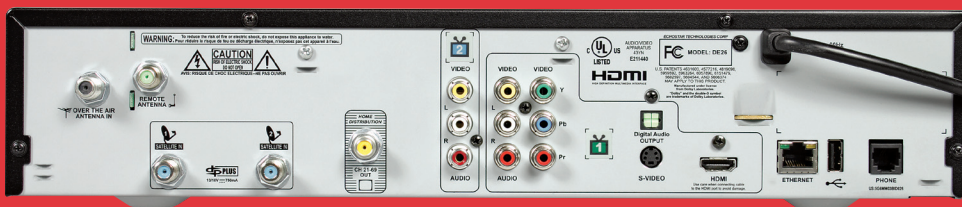

TV2 A/V CONNECTIONS

- 1 set RCA-type audio/video outputs
- 1 Agile modulated coaxial output to distribute programming to a remote TV location

REMOTE CONTROLS

- Can be programmed to operate up to 3 devices (TVs, VCRs, DVD Players)
- One universal infrared (IR) 4-component remote control. Controls "TV1" (main TV location).
- One universal UHF Pro configurable 4-component dual frequency remote control. Controls "TV2" (second TV location).
 - Controls the satellite receiver through walls and other obstructions (UHF Pro operating range of up to 200 feet unobstructed).

SPECIFICATIONS

- Size (approx.): 3.5" H x 16" W x 13" D
- Weight (approx.): 11 lbs.
- Color: Black

¹Recording hours may vary depending on type of programming being recorded

²A one-time activation charge of \$39.99 is required to enable the EHD feature on your ViP722 DVR.